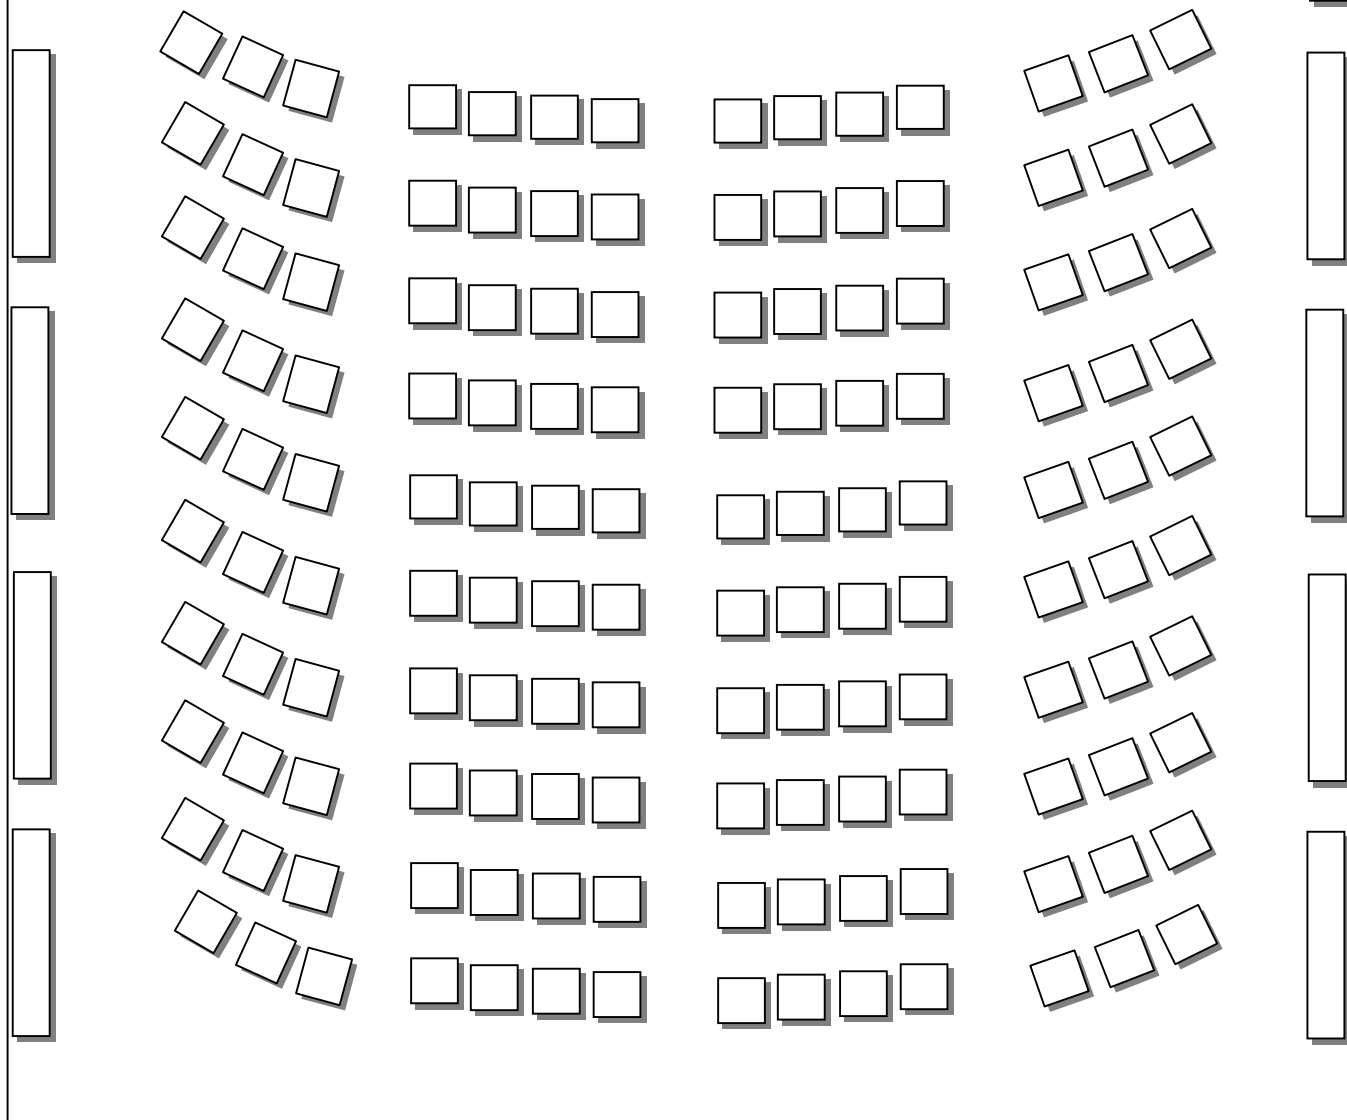

8' Wide screen

Two 8' x 18" schoolies
Skirted & draped

THEATER Seating
100 -150 Seat Layout
Michael D. Morgan
719-596-1605

Skirted & draped
6' x 30" table

12" x 12" x 16' stage

SEATING
 Chairs should be set as indicated with 4" to 6" space between each chairs and three aisles.

18" schoolie tables against the walls are for water and attendees materials.

Ceiling height 12ft at lowest point.